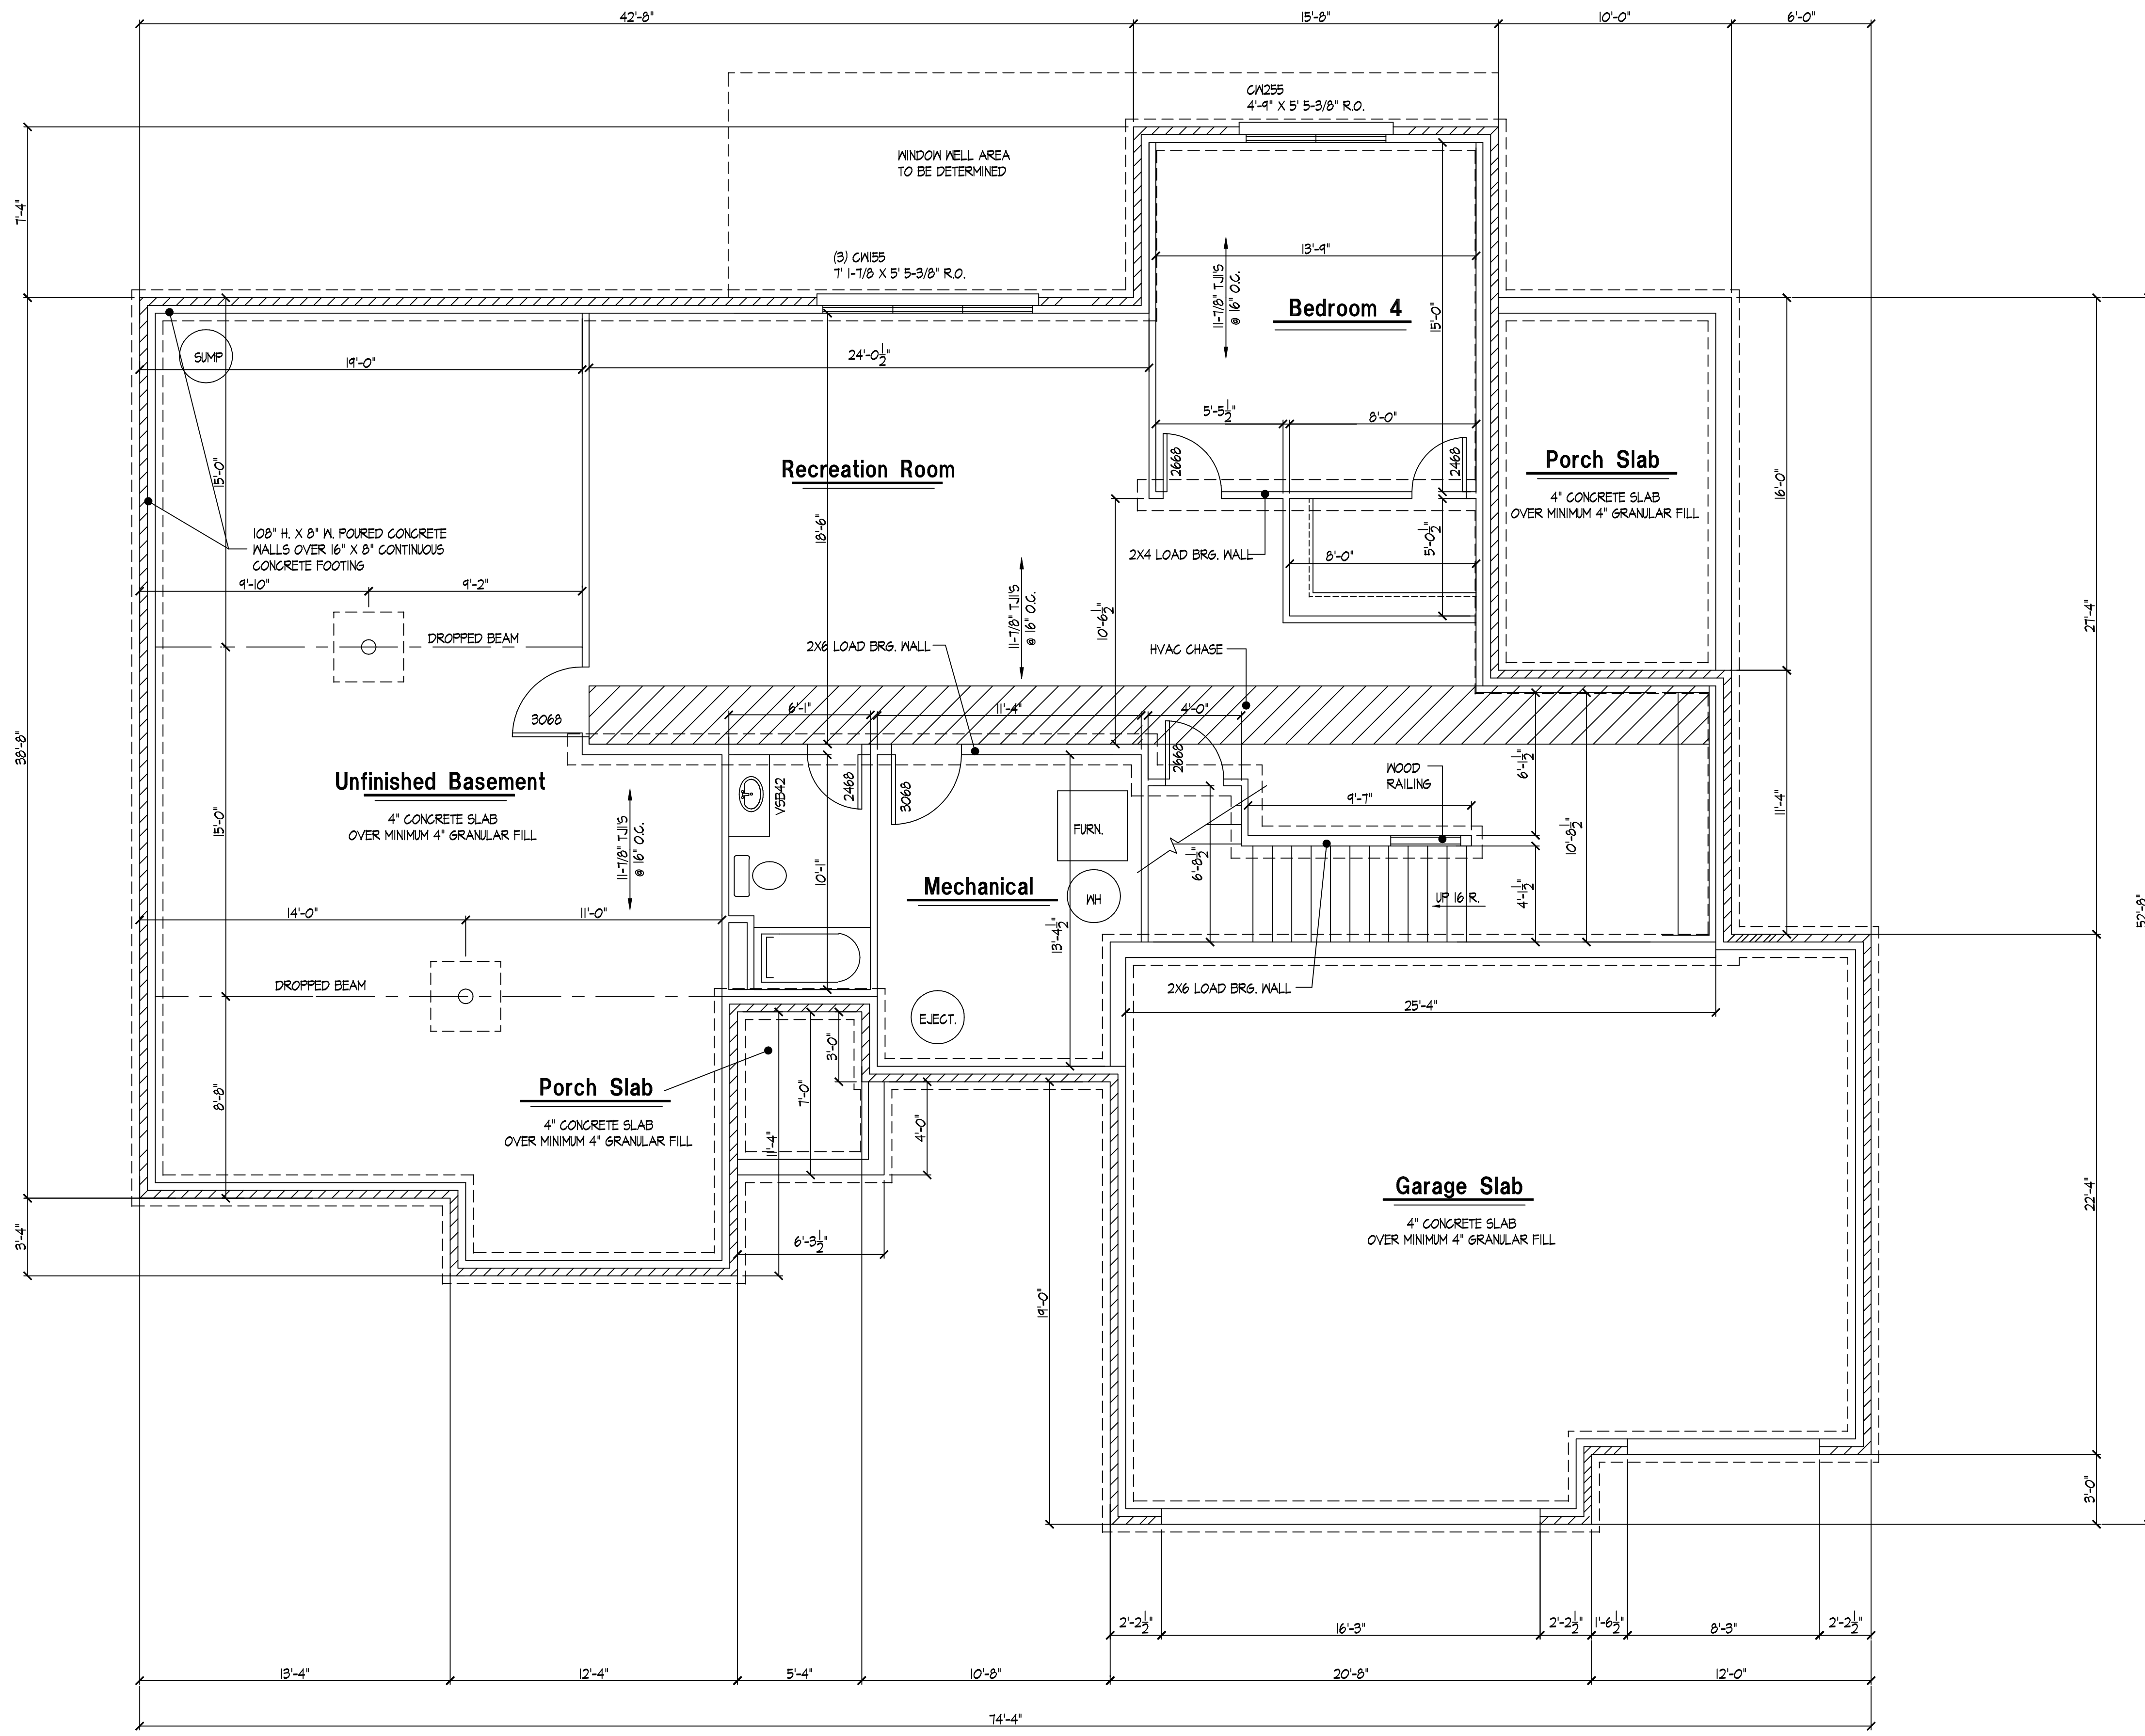

REVISIONS	DATE	BY

**Parsetich
Custom Homes**

Foundation Plan

THE DUNCAN

BRIAN MORIARTY
Architectural Design and Drafting Since 1997
P.O. BOX 7441 46142
GREENWOOD, INDIANA 317.223.7810
homedesigner@comcast.net

BY: BFM CK:

DATE: 6/8/2007

SHEET:

FD.1

Foundation Plan
SCALE: 1/4" = 1'-0"